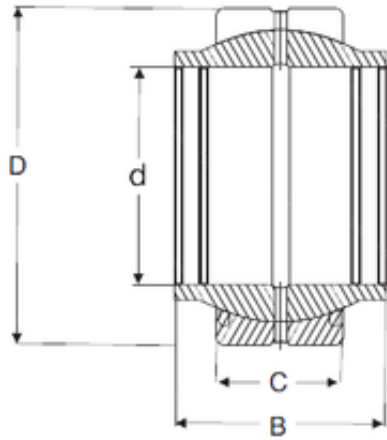

25 mm x 42 mm x 25 mm SIGMA GEG 25 ES
paliers lisses

Bearing No. GEG 25 ES

Size	25x42x25 mm
Bore Diameter	25 mm
Outer Diameter	42 mm
Width	25 mm
d	25 mm
D	42 mm
B	25 mm
C	16 mm

GEG 25 ES Bearing 2D drawings and 3D CAD models